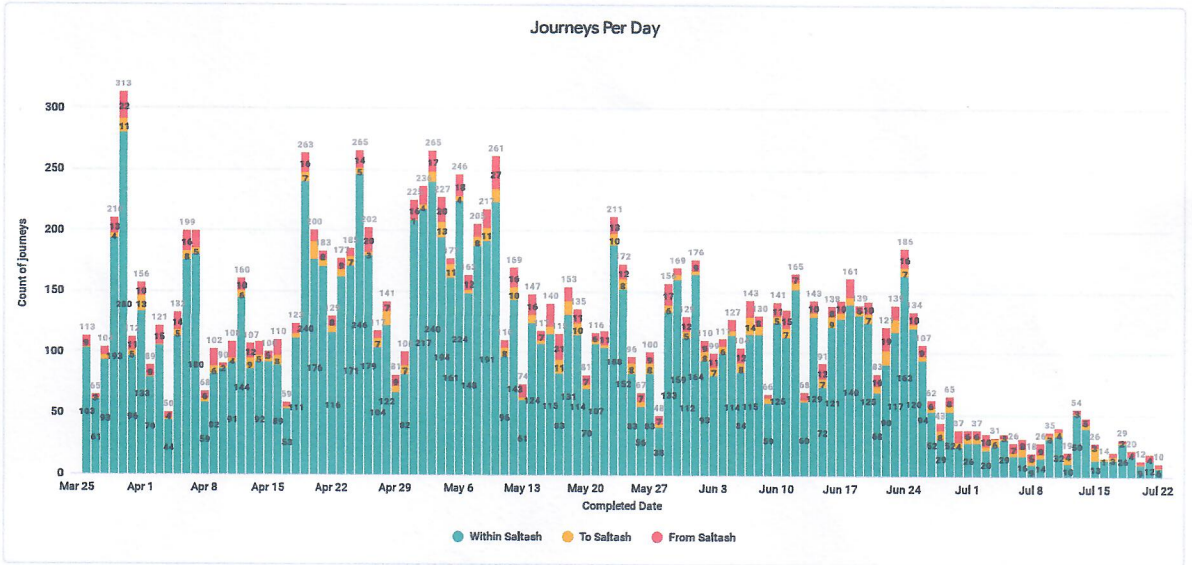

**Saltash Journey Data**

Vehicle Type is bbe or beryl\_bike or scooter Is Complete (Yes / No) is Yes Valid Journey (Yes / No) is Yes

**14,008 journeys**  
To Date

**8.3 minutes**  
Average Journey Length

**1,406**  
Users (All Time)

**39 bikes**  
Average Daily Availability

**13,095**  
Number of Journey got Promo...

**31276**  
Total Free Minutes