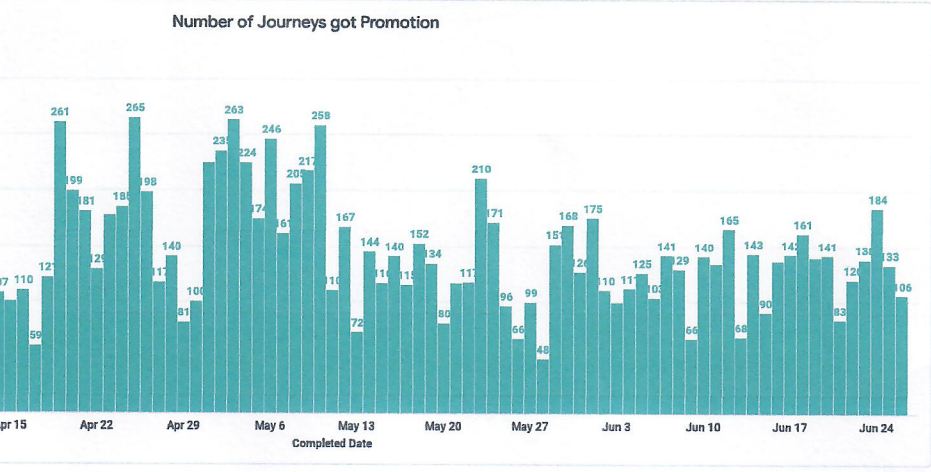

**Saltash Journey Data**

Vehicle Type is bbe or beryl\_bike or scooter Is Complete (Yes / No) is Yes Valid Journey (Yes / No) is Yes

**14,008 journeys**  
To Date

**8.3 minutes**  
Average Journey Length

**1,406**  
Users (All Time)

**39 bikes**  
Average Daily Availability

**13,095**  
Number of Journey got Promo...

**31276**  
Total Free Minutes