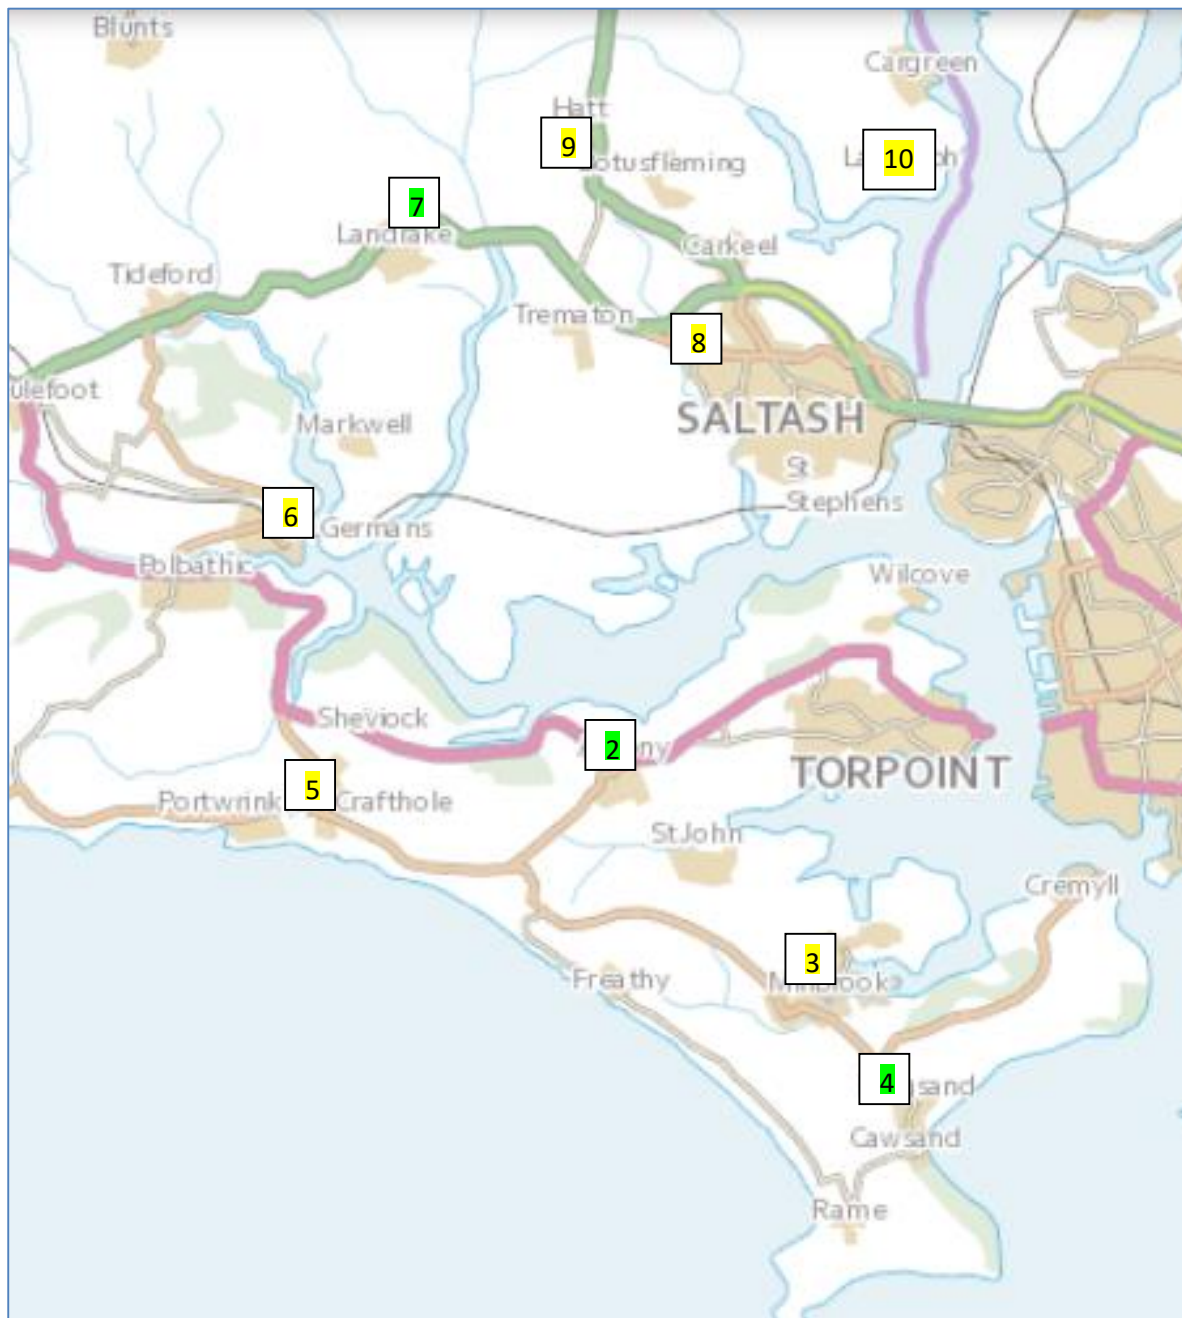

Cornwall Gateway CNP- Mobile Speed Activation Sign locations

New posts required at locations 2,4 and 7 only.

All others on existing posts or streetlight columns.

Please find attached information in relation to the route and locations of the Cornwall Gateway Mobile Speed Activation Signs (MSAS) project, that has been funded by the highways scheme.

The intent is for the programme to follow the order 1 – 10 as shown on the map in the document, as its easier to keep track of.

As a further update, the Operations Manager has advised that the scheme commenced on 7th July and will rotate every 8 weeks, based on the route shown 1 – 10 on the map in the document.

8. Saltash – Latchbrook - Liskeard Road