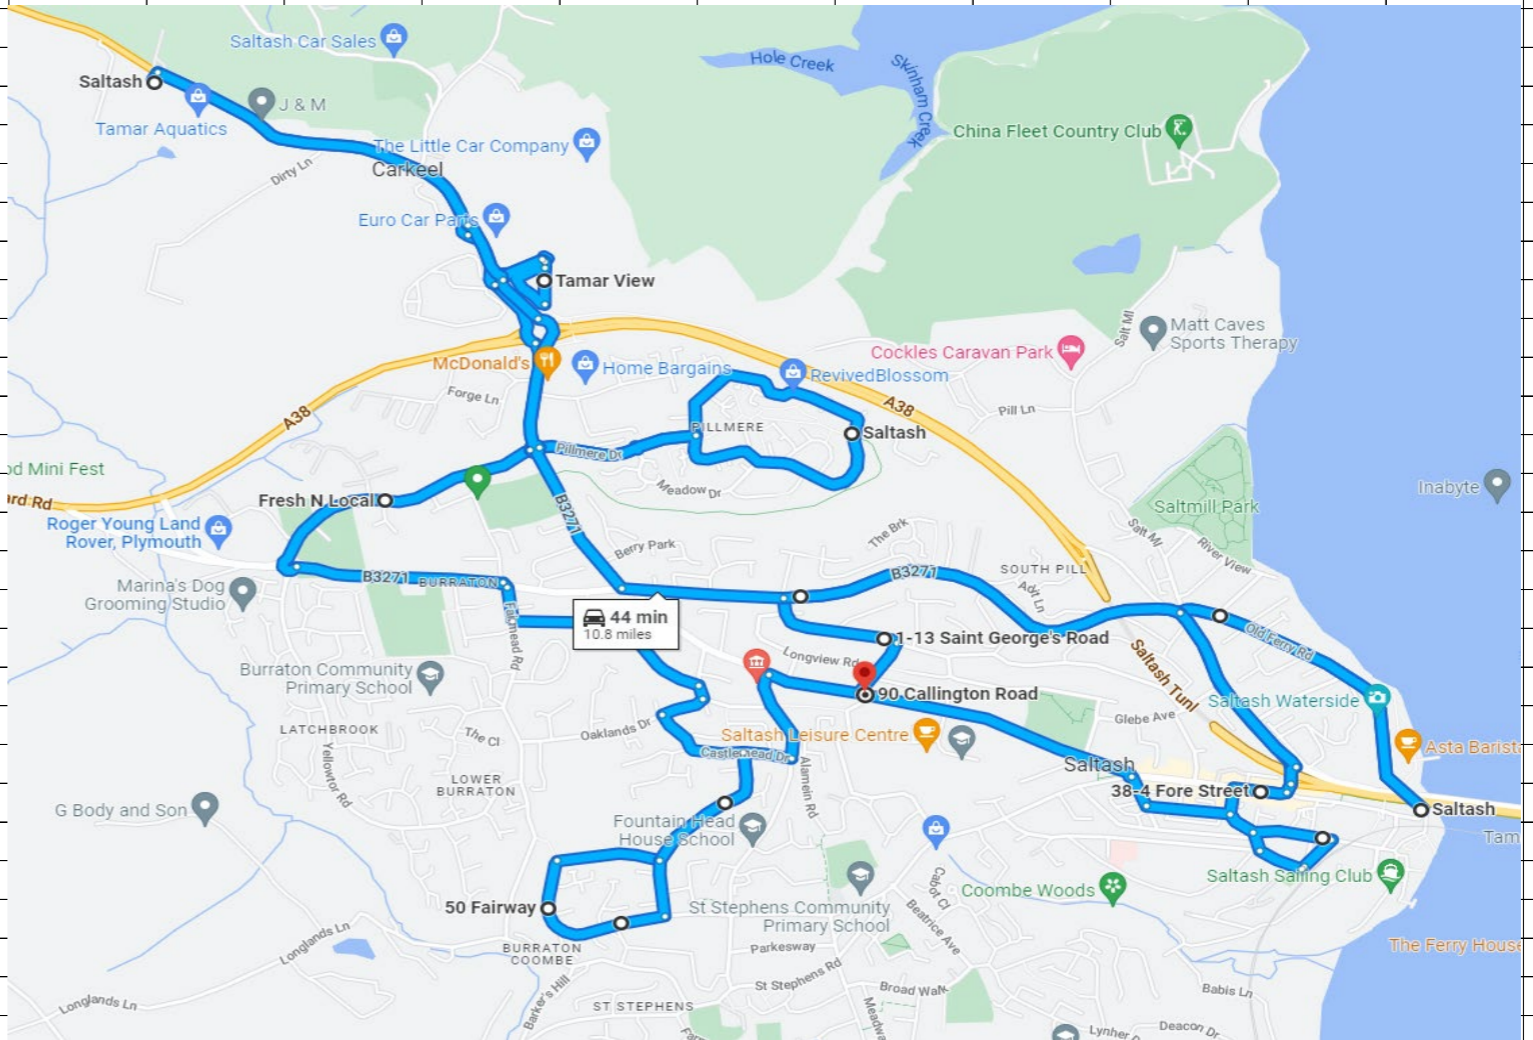

Daily Town Service - 450

Daily – Monday to Friday, school days and Vacs, no Bank Holiday Service

Saltash, Railway Station	0957	1103
Fore Street, Bottom	1000	1106
Old Ferry Road, Waterside	1008	1111
St George's Road	1013	1116
Saltash Leisure Centre	1017	1120
Back Hill, St Stephens	1023	1126
Grenfell Road	1027	1130
Burrton, Industrial Estate	1030	1133
Pillmere, Dartmoor View	1035	1138
Carkeel, Lidl	1038	1141
Carkeel, Waitrose	1041	1144
Tamar View, Nurseries	1046	1149
Saltash, Lidl	1051	1154
Callington Road, Leisure Centre	1056	1159
Saltash, Fore Street	1059	1205
Saltash, Railway Station	1102	1220
Tamar View Nurseries	1340	
Carkeel, Waitrose	1345	
Carkeel, Lidl	1350	
Pillmere, Dartmoor View	1353	
Burraton, Industrial Estate	1558	
Grenfell Road	1401	
Back Hill, St Stephens	1405	
Saltash Leisure Centre	1411	
St George's Road	1415	
Old Ferry Road, Waterside	1420	
Fore Street, Bottom	1428	
Saltash, Railway Station	1431	

454 - Thursdays

Thursdays Only, school days and Vacs, no Bank Holiday Service

Cargreen	0905	
Hatt, Garage	0920	*Connects to Service 12 to Callington/Launceston/Bude at 0934
Botus Fleming, Rising Sun	0925	
Hatt, Garage	0930	*Connects to Service 12 to Callington/Launceston/Bude at 0934
Tamar View Nurseries	0938	
Carkeel, Waitrose	0943	
Carkeel, B&M	0945	
Carkeel, Home Bargains	0949	
Carkeel, Lidl	0951	
Callington Rd, Leisure Centre	0955	
Fore Street, Bottom	1000	*Connects with 71 due 1007
Fore Street, Bottom	1350	
Callington Rd, Leisure Centre	1355	
Carkeel, Lidl	1400	
Carkeel, Home Bargains	1402	
Carkeel, Waitrose	1406	
Carkeel, B&M	1408	
Tamar View Nurseries	1413	
Hatt, Garage	1420	*Connects to Service 12 from Callington/Launceston/Bude at 1415
Botus Fleming, Rising Sun	1425	
Cargreen, Fore Street	1440	